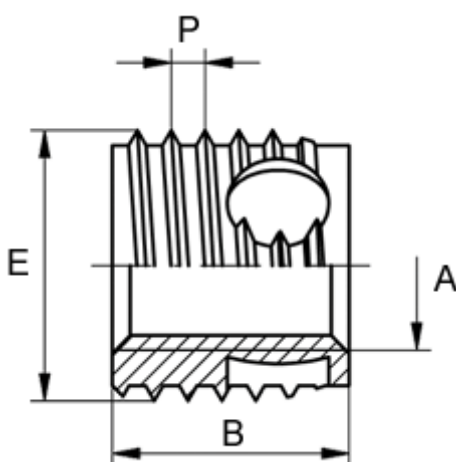

Data Sheet

Article number: 12338000080800
Description: KLEE-coil 338 000 080.800
M8 Brass

Measures

Female thread A	= M8
Length B	= 14
Male thread E	= 12.0
Min hole depth blind hole	= 17
Thread pitch P	= 1.50
Type	= 338 000 080 ...